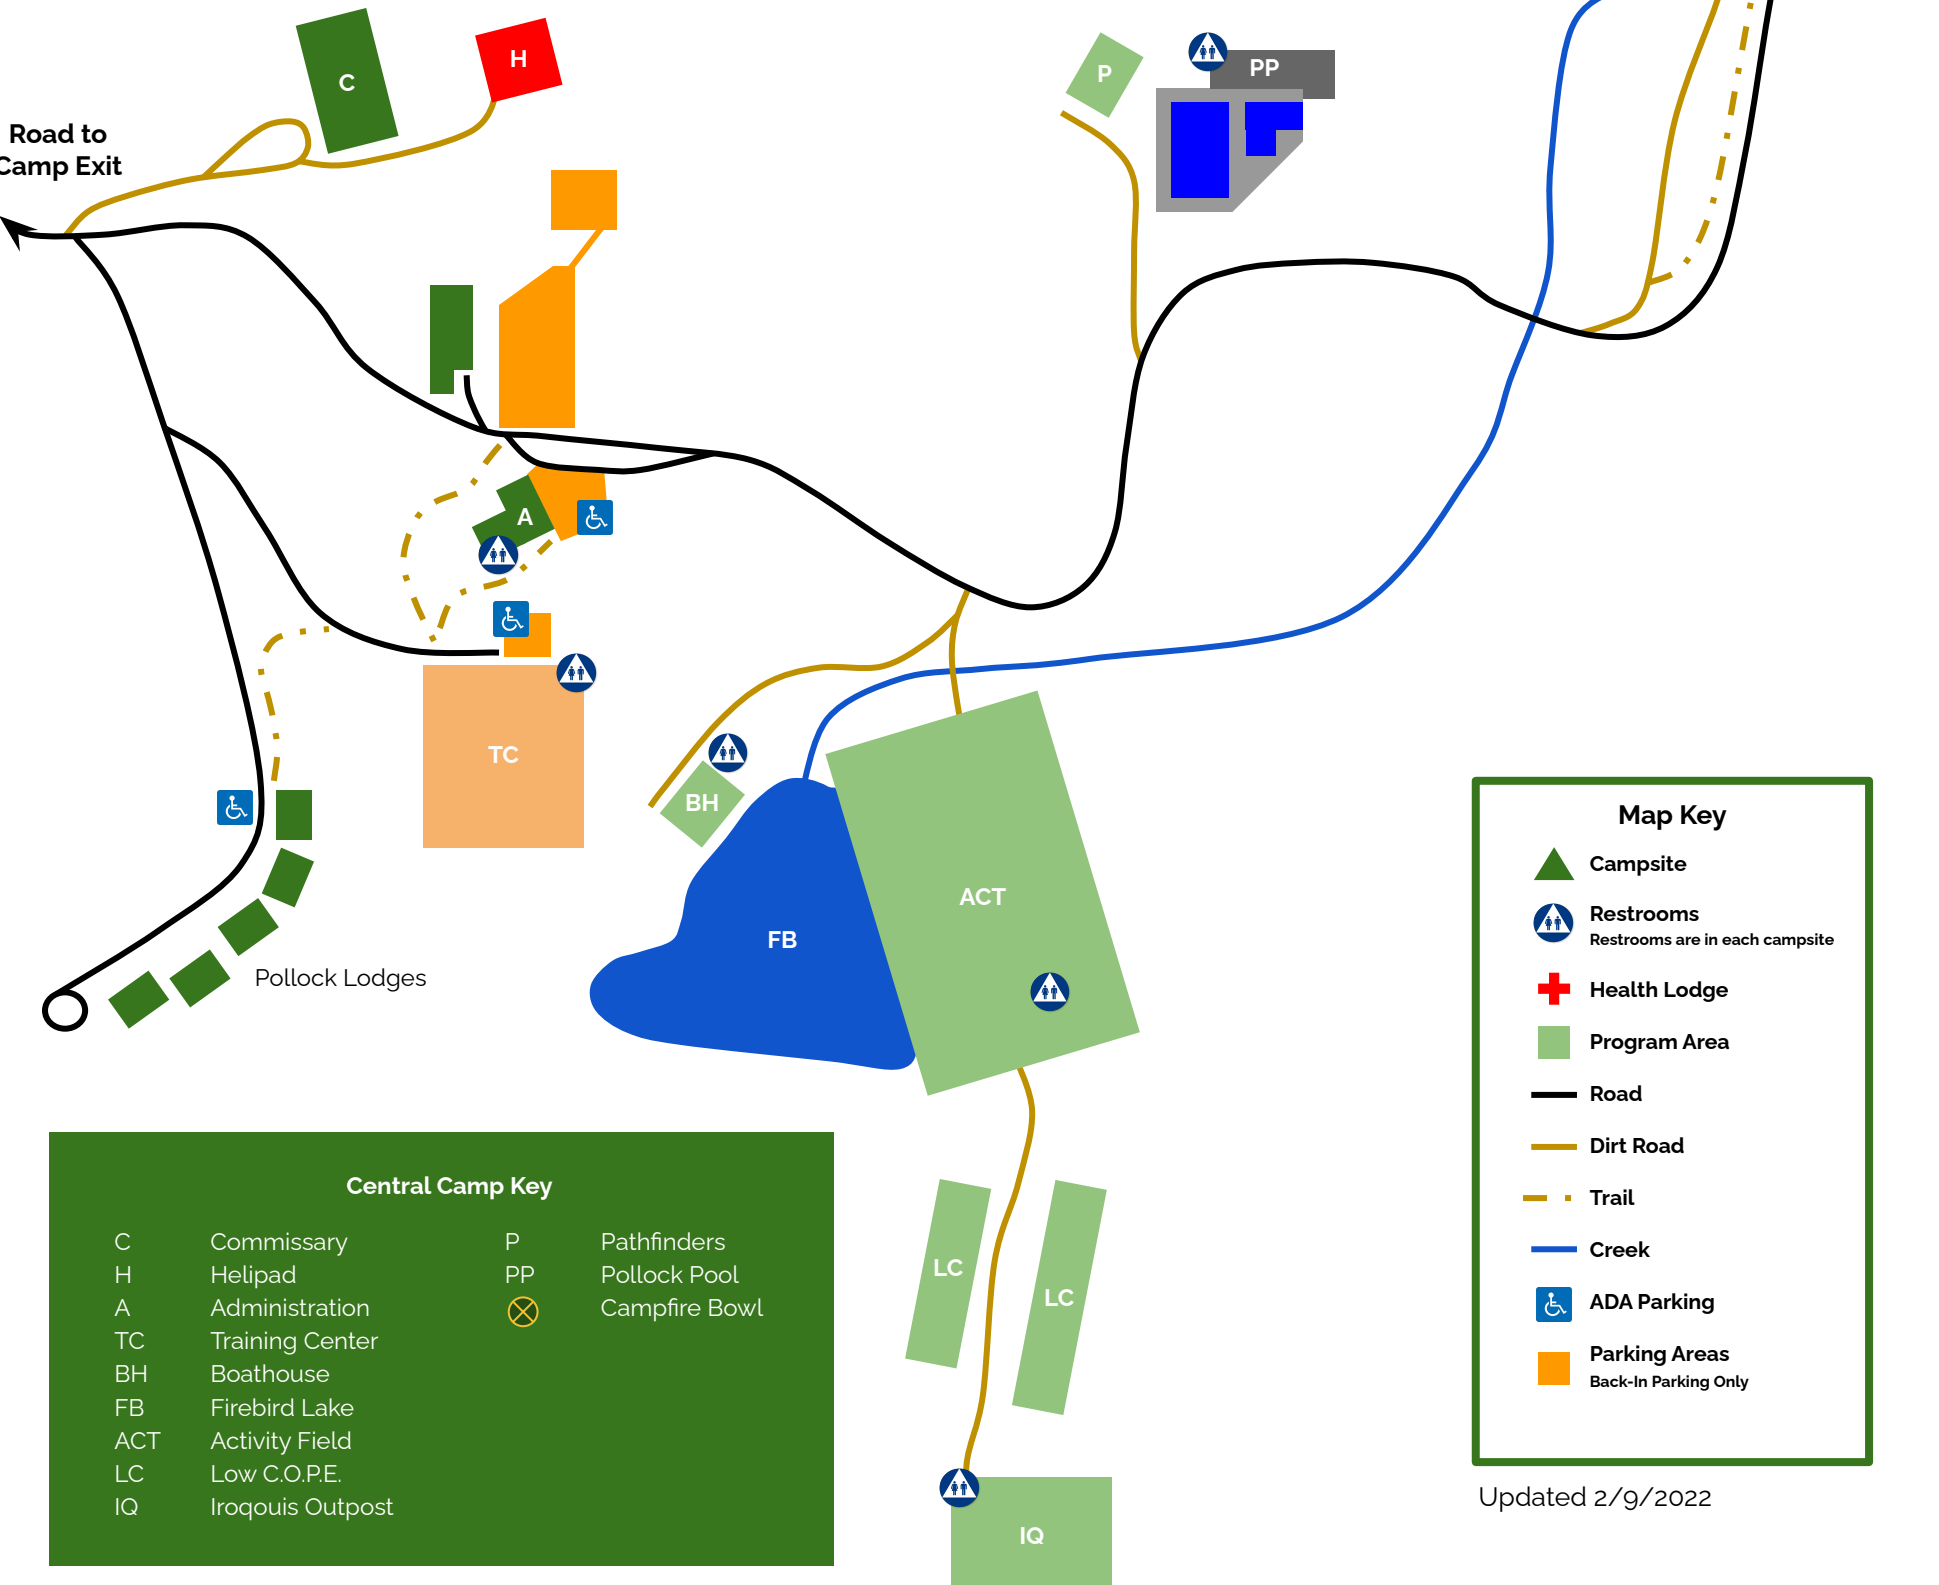

CAMP POLLOCK

GREATER LOS ANGELES AREA COUNCIL

Wyandott Trail to
Camp Big Horn

Road to
Camp
Big Horn

Road to
Camp Exit

Pollock Lodges

TC

BH

FB

ACT

LC

LC

IQ

Central Camp Key

C	Commissary	P	Pathfinders
H	Helipad	PP	Pollock Pool
A	Administration	⊗	Campfire Bowl
TC	Training Center		
BH	Boathouse		
FB	Firebird Lake		
ACT	Activity Field		
LC	Low C.O.P.E.		
IQ	Iroquois Outpost		

Map Key

- Campsite
- Restrooms
Restrooms are in each campsite
- Health Lodge
- Program Area
- Road
- Dirt Road
- Trail
- Creek
- ADA Parking
- Parking Areas
Back-In Parking Only

Updated 2/9/2022